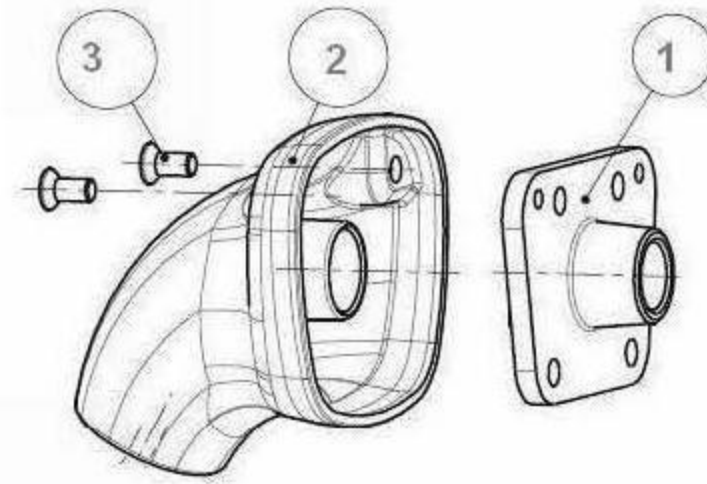

QS80.044 Shower Head

INSTALLATION STEPS

- Install wall Mount base #1 to wall and connect to water entry piping
- Slip shower head #2 onto the wall mount base #1 and secure with screw #3