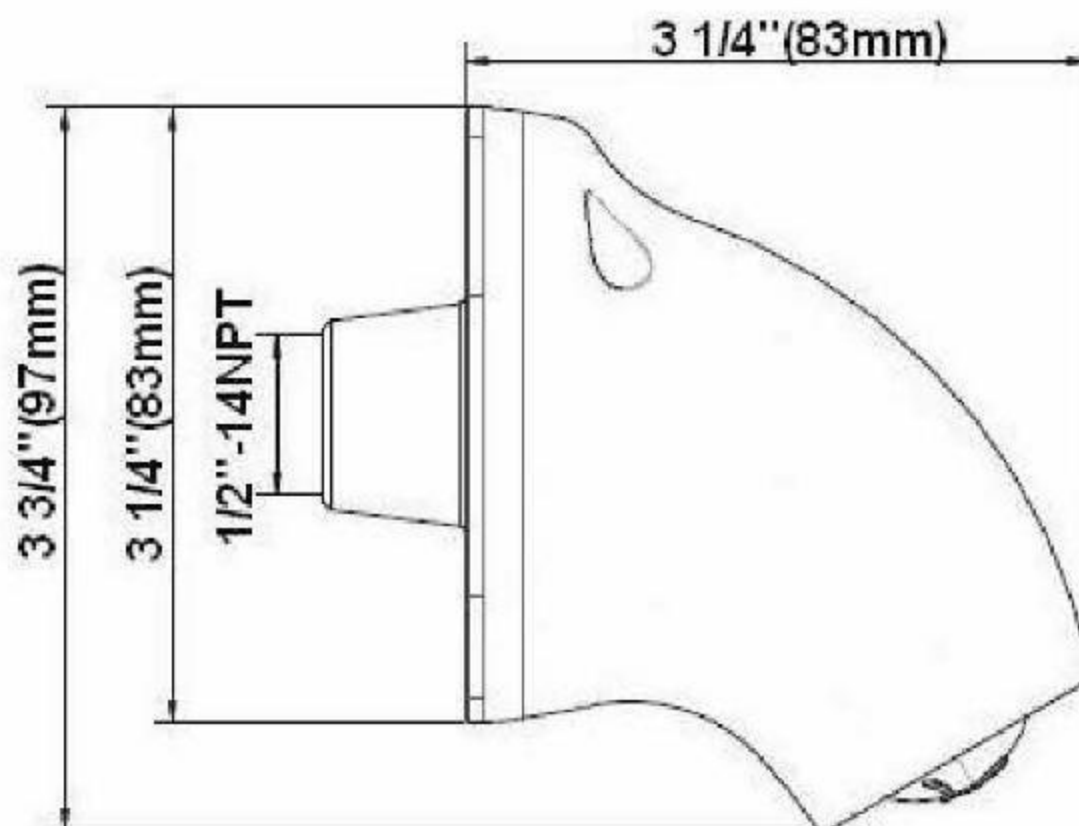

Model Choice

QS80.044   Solid brass shower head